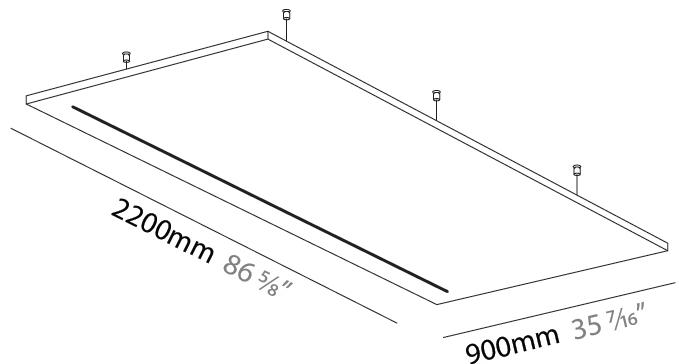

1. To build a product code in our configurator select the specify button on the base model # product page
2. To build a manual product code on this datasheet choose from the options listed below in blue font and add the suffix to the base model #

GENERAL

Series: Just Black Acoustic
Partner: Prolicht
Division: Architectural
Installation: Suspension
Product Type: Acoustic
Mounting Location: Ceiling
Light Distribution: Direct

PHYSICAL

Shape: Square
Length (mm): 2200
Length (in): 86 ⁵/₈
Width (mm): 900
Width (in): 35 ⁷/₁₆
Height (mm): 41
Height (in): 1 ⁵/₈
Holder Finish: SSR / BKV / CWI / CRY / HAB / LAG / UFT / ITA / RUA / RUR / MIC / FTG / MYG / TWT / LOD / PUS / FRO / FUP / KIA / POP / BLS / SPG / MEY / GOH / GUM / CHC / COM / ABZ / JAG
Fixture Material: Aluminum
Primary Material: Acoustic
[Cable Details: 2000mm / 6000mm Transparent Cable](#)

ELECTRICAL

Lamp Type: LED
Input Wattage (W): 29
Total Output Wattage (W): 26.4
Dimming: Non-Dimmable
Driver Included: No
Driver Location: Remote
Driver Type: Constant Voltage - Universal
Driver Class: Class 2
Input Voltage (V): 120 - 277
Output Voltage (V): 24

LED

Color Temperature (°K): 2700
Max. Delivered Lumen (lm): 714
Nominal Lumen (lm): 1020
CRI: >90 CRI
Lamp Life (hrs): 80000

OPTICAL

Beam Angle: 30

RATINGS AND CERTIFICATIONS

Certified By: Certified for North American Standards
IP rating: IP20

PROJECT _____
TYPE _____
SPECIFIER _____
QUANTITY _____
DATE _____