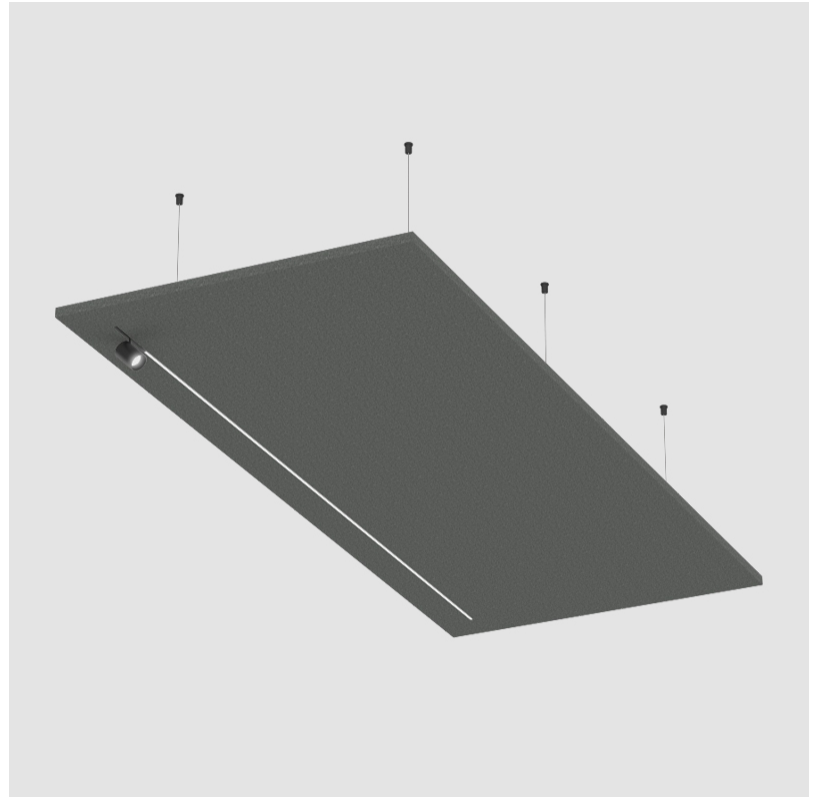

1. To build a product code in our configurator select the specify button on the base model # product page
2. To build a manual product code on this datasheet choose from the options listed below in blue font and add the suffix to the base model #

GENERAL

Series: Just Black Acoustic
Partner: Prolicht
Division: Architectural
Installation: Suspension
Product Type: Acoustic
Mounting Location: Ceiling
Light Distribution: Direct

PHYSICAL

Shape: Square
Length (mm): 2200
Length (in): 86 ⁵/₈
Width (mm): 900
Width (in): 35 ⁷/₁₆
Height (mm): 41
Height (in): 1 ⁵/₈
Holder Finish: SSR / BKV / CWI / CRY / HAB / LAG / UFT / ITA / RUA / RUR / MIC / FTG / MYG / TWT / LOD / PUS / FRO / FUP / KIA / POP / BLS / SPG / MEY / GOH / GUM / CHC / COM / ABZ / JAG
Fixture Material: Aluminum
Primary Material: Acoustic
[Cable Details: 2000mm / 6000mm Transparent Cable](#)

ELECTRICAL

Lamp Type: LED
Input Wattage (W): 29
Total Output Wattage (W): 26.4
Dimming: Non-Dimmable
Driver Included: No
Driver Location: Remote
Driver Type: Constant Voltage - Universal
Driver Class: Class 2
Input Voltage (V): 120 - 277
Output Voltage (V): 24

LED

Color Temperature (°K): 2700
Max. Delivered Lumen (lm): 714
Nominal Lumen (lm): 1020
CRI: >90 CRI
Lamp Life (hrs): 80000

OPTICAL

Beam Angle: 30

RATINGS AND CERTIFICATIONS

Certified By: Certified for North American Standards
IP rating: IP20

PROJECT _____
TYPE _____
SPECIFIER _____
QUANTITY _____
DATE _____