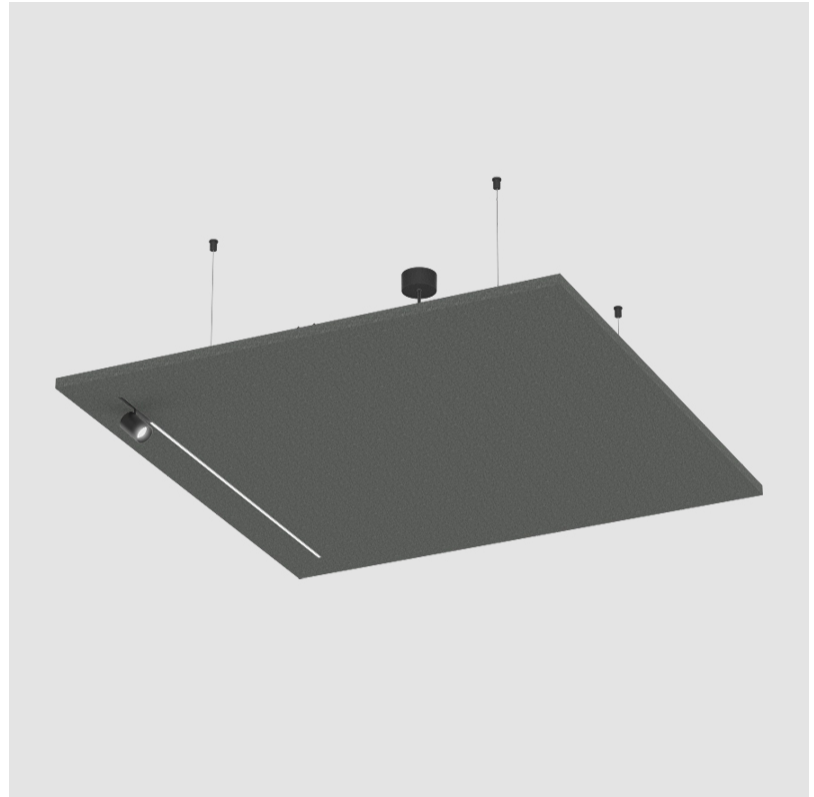

1. To build a product code in our configurator select the specify button on the base model # product page
2. To build a manual product code on this datasheet choose from the options listed below in blue font and add the suffix to the base model #

GENERAL

Series: Just Black Acoustic
Partner: Prolicht
Division: Architectural
Installation: Suspension
Product Type: Acoustic
Mounting Location: Ceiling
Light Distribution: Direct

PHYSICAL

Shape: Square
Length (mm): 1200
Length (in): 47 1/4
Width (mm): 1200
Width (in): 47 1/4
Height (mm): 41
Height (in): 1 5/8

Fixture Finish: [ANC](#) / [ASH](#) / [BNA](#) / [BTC](#) / [BZE](#) / [CEL](#) / [EGG](#) / [EVG](#) / [FOG](#) / [FOS](#) / [FST](#) / [FUA](#) / [IRI](#) / [IRO](#) / [KHA](#) / [LIC](#) / [LIM](#) / [MER](#) / [MSN](#) / [MUS](#) / [ONX](#) / [PEA](#) / [PLU](#) / [POL](#) / [PPY](#) / [RAY](#) / [ROY](#) / [RST](#) / [STE](#) / [SWD](#) / [TAN](#) / [TAU](#)

Fixture Material: Aluminum
Primary Material: Acoustic
Cable Details: [2000mm](#) / [6000mm](#) Transparent Cable

ELECTRICAL

Lamp Type: LED
Input Wattage (W): 23
Total Output Wattage (W): 20.9
Dimming: Non-Dimmable
Driver Included: No
Driver Location: Remote
Driver Type: Constant Voltage - Universal
Driver Class: Class 2
Input Voltage (V): 120 - 277
Output Voltage (V): 24

LED

Color Temperature (°K): 2700
Max. Delivered Lumen (lm): 603
Nominal Lumen (lm): 862
CRI: >90 CRI
Lamp Life (hrs): 80000

OPTICAL

Beam Angle: 30

RATINGS AND CERTIFICATIONS

Certified By: Certified for North American Standards
IP rating: IP20

PROJECT
TYPE
SPECIFIER
QUANTITY
DATE